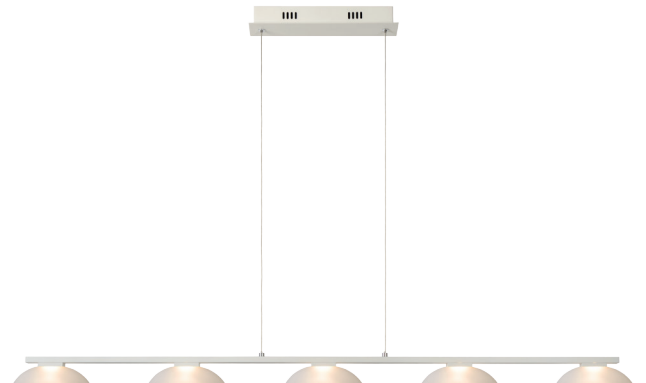

Pendant **ILINA**
18405/26/12

- 6x4W/CITIZEN LED/3000K/6x310lm/incl.
- H: max. 150cm/W: 11cm/L: 112cm
- Satin chrome
- Iron & Glass
- Spare glass (92/18405/61)

Pendant **SINTRA**
32453/15/11

- 3x5W/EPISTAR LED/3300K/425lm/incl.
- H: max. 120cm/W: 12cm/L: 66cm
- Chroom
- Steel & acrylic

Pendant **MAMBA**
09400/14/12

- 3x4,5W/EPISTAR COB LED/2700K/1300lm/incl.
- H: max. 140cm/W: 5,8cm/L: 71cm
- Frosted glass: 92/09400/00
16x5,8x5cm
- Brushed aluminium
- metal & glass
- Spare glass 92/09400/00

Pendant
09400/14/31

- 3x4,5W/EPISTAR COB LED/2700K/1300lm/incl.
- H: max. 140cm/W: 5,8cm/L: 71cm
- Frosted glass: 92/09400/00
16x5,8x5cm
- White
- metal & glass
- Spare glass 92/09400/00

Pendant
09400/23/12

- 5x4,5W/EPISTAR COB LED/2700K/2000lm/incl.
- H: max. 140cm/W: 5,8cm/L: 126cm
- Frosted glass: 92/09400/00
16x5,8x5cm
- Brushed aluminium
- metal & glass
- Spare glass 92/09400/00

Pendant
09400/23/31

- 5x4,5W/EPISTAR COB LED/2700K/2000lm/incl.
- H: max. 140cm/W: 5,8cm/L: 126cm
- Frosted glass: 92/09400/00
16x5,8x5cm
- White
- metal & glass
- Spare glass 92/09400/00