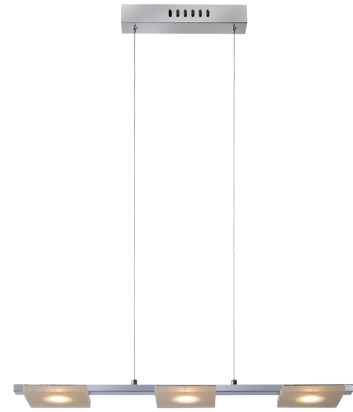

Pendant **ILINA**
18405/26/12

- 6x4W/CITIZEN LED/3000K/6x310lm/incl.
- H: max. 150cm/W: 11cm/L: 112cm
- Satin chrome
- Iron & Glass
- Spare glass (92/18405/61)

Pendant **SINTRA**
32453/15/11

- 3x5W/EPISTAR LED/3300K/425lm/incl.
- H: max. 120cm/W: 12cm/L: 66cm
- Chroom
- Steel & acrylic

Pendant **MAMBA**
09400/14/12

- 3x4,5W/EPISTAR COB LED/2700K/1300lm/incl.
- H: max. 140cm/W: 5,8cm/L: 71cm
- Frosted glass: 92/09400/00
16x5,8x5cm
- Brushed aluminium
- metal & glass
- Spare glass 92/09400/00

Pendant
09400/14/31

- 3x4,5W/EPISTAR COB LED/2700K/1300lm/incl.
- H: max. 140cm/W: 5,8cm/L: 71cm
- Frosted glass: 92/09400/00
16x5,8x5cm
- White
- metal & glass
- Spare glass 92/09400/00

Pendant
09400/23/12

- 5x4,5W/EPISTAR COB LED/2700K/2000lm/incl.
- H: max. 140cm/W: 5,8cm/L: 126cm
- Frosted glass: 92/09400/00
16x5,8x5cm
- Brushed aluminium
- metal & glass
- Spare glass 92/09400/00

Pendant
09400/23/31

- 5x4,5W/EPISTAR COB LED/2700K/2000lm/incl.
- H: max. 140cm/W: 5,8cm/L: 126cm
- Frosted glass: 92/09400/00
16x5,8x5cm
- White
- metal & glass
- Spare glass 92/09400/00